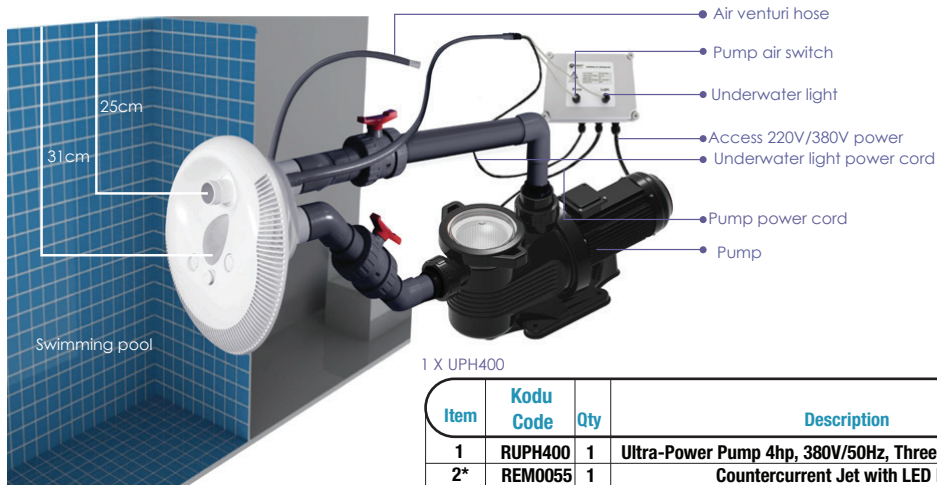

Product Dimensions

LED White Water Light

Product Features

1. Powerful counter current.
2. Product can be used as a single or double jet system with one or two pumps.
3. Counter current face plate with LED Light.
4. All controls are on the face plate and can be operated in perfect safety while you are in the water
5. Adjust the valve to control the bubble effect.
6. Water flow direction can be changed through the adjustable

Accessories For RITAL Countercurrent Jet:

2. Pumps

- RSR Series Pump**
1. Class insulation: 130(B)
 2. IPX5 Waterproof standard
 3. Built-in thermal protection
 4. Overload protection

- UPH Series Pump**
1. Waterproof: IPX5
 2. Self Priming: 3 m
 3. Flow rate: Up to 110 m³/h
 4. Working Voltage: 380-400Vac
 5. Premium Efficiency IE3 Class Motor
 6. Bearing: High temperature resistant up to 160°C

Technical Information

Water Pump Selection	Qmax		Hmax meter	V/Hz	Power	
	m ³ /h	l/min			kW	Horsepower
RUPH 400 pump x 1	75	1300	13	380/50	3.00	4.0
RUPH 550 pump x 1	90	1500	17.5	380/50	4.00	5.5
RSR 30 pump x 1	28	480	20	220/50	2.18	3.0
RSR 30 pump x 2	50	850	25	220/50	2 x 2.18	2 x 3.0

Setting with one pump

1 X UPH400

Item	Kodu Code	Qty	Description
1	RUPH400	1	Ultra-Power Pump 4hp, 380V/50Hz, Three Phase, 3"/90mm Unions
2*	REM0055	1	Countercurrent Jet with LED Light RGB
2*	REM0055	1	Countercurrent Jet with LED Light white
3	/	1	Piping kit for UPH pump
4	RSWJ-CB	1	Countercurrent Jet Control Box 380V