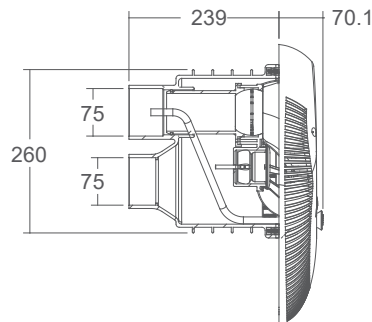

Product Dimensions

LED White Water Light

Product Features

1. Powerful counter current.
2. Product can be used as a single or double jet system with one or two pumps.
3. Counter current face plate with LED Light.
4. All controls are on the face plate and can be operated in perfect safety while you are in the water
5. Adjust the valve to control the bubble effect.
6. Water flow direction can be changed through the adjustable

Accessories For RITAL Countercurrent Jet:

2. Pumps

- RSR Series Pump**
1. Class insulation: 130(B)
 2. IPX5 Waterproof standard
 3. Built-in thermal protection
 4. Overload protection

- UPH Series Pump**
1. Waterproof: IPX5
 2. Self Priming: 3 m
 3. Flow rate: Up to 110 m³/h
 4. Working Voltage: 380-400Vac
 5. Premium Efficiency IE3 Class Motor
 6. Bearing: High temperature resistant up to 160°C

Technical Information

Water Pump Selection	Qmax		Hmax meter	V/Hz	Power	
	m ³ /h	l/min			kW	Horsepower
RUPH 400 pump x 1	75	1300	13	380/50	3.00	4.0
RUPH 550 pump x 1	90	1500	17.5	380/50	4.00	5.5
RSR 30 pump x 1	28	480	20	220/50	2.18	3.0
RSR 30 pump x 2	50	850	25	220/50	2 x 2.18	2 x 3.0