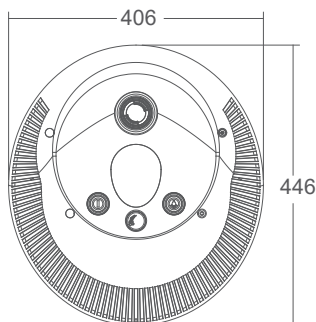

Product Dimensions

LED White Water Light

Product Features

1. Powerful counter current.
2. Product can be used as a single or double jet system with one or two pumps.
3. Counter current face plate with LED Light.
4. All controls are on the face plate and can be operated in perfect safety while you are in the water
5. Adjust the valve to control the bubble effect.
6. Water flow direction can be changed through the adjustable

Accessories For RITAL Countercurrent Jet:

2. Pumps

- RSR Series Pump**
1. Class insulation: 130(B)
 2. IPX5 Waterproof standard
 3. Built-in thermal protection
 4. Overload protection

- UPH Series Pump**
1. Waterproof: IPX5
 2. Self Priming: 3 m
 3. Flow rate: Up to 110 m³/h
 4. Working Voltage: 380-400Vac
 5. Premium Efficiency IE3 Class Motor
 6. Bearing: High temperature resistant up to 160°C

Technical Information

Water Pump Selection	Qmax		Hmax meter	V/Hz	Power	
	m ³ /h	l/min			kW	Horsepower
RUPH 400 pump x 1	75	1300	13	380/50	3.00	4.0
RUPH 550 pump x 1	90	1500	17.5	380/50	4.00	5.5
RSR 30 pump x 1	28	480	20	220/50	2.18	3.0
RSR 30 pump x 2	50	850	25	220/50	2 x 2.18	2 x 3.0